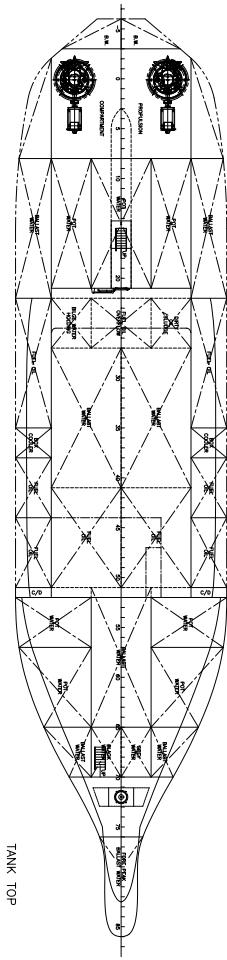

OSD-IMT955 STANDBY SAFETY VESSEL

HEAD OFFICE HOOFDDORP

+31 255 545 070

info@osd-imt.com

UK OFFICES

+44 1382 317 120

info@osd-imt.com

SINGAPORE OFFICE

+65 6265 1154

info@osd-imt.com

OSD IMT

SHIP DESIGN & MARINE CONSULTANCY

OSD-IMT.com