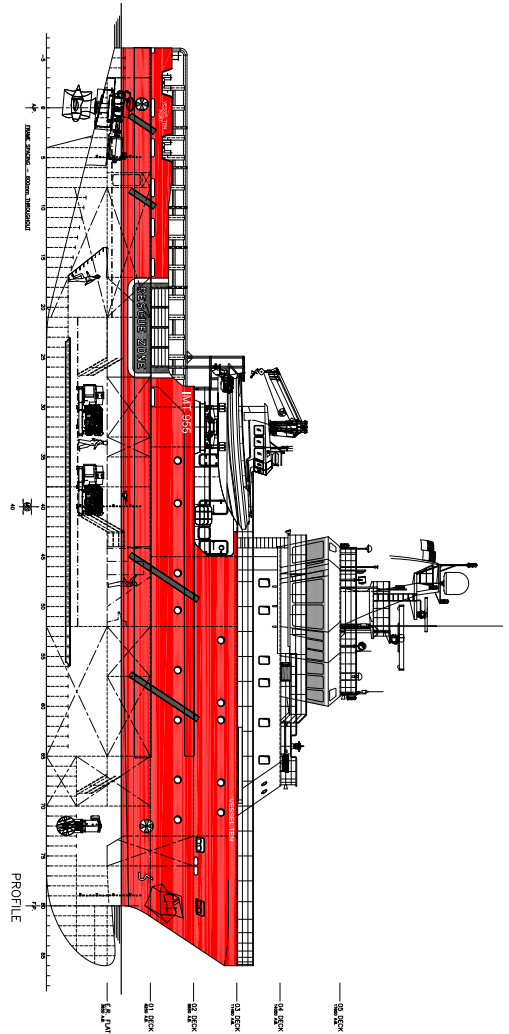

OSD-IMT955 STANDBY SAFETY VESSEL

HEAD OFFICE HOOFDDORP

+31 255 545 070

info@osd-imt.com

UK OFFICES

+44 1382 317 120

info@osd-imt.com

SINGAPORE OFFICE

+65 6265 1154

info@osd-imt.com

OSD IMT

SHIP DESIGN & MARINE CONSULTANCY

OSD-IMT.com