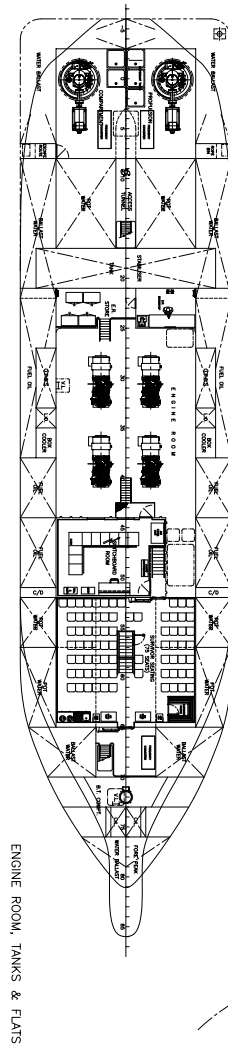

OSD-IMT955 STANDBY SAFETY VESSEL

HEAD OFFICE HOOFDDORP

+31 255 545 070

info@osd-imt.com

UK OFFICES

+44 1382 317 120

info@osd-imt.com

SINGAPORE OFFICE

+65 6265 1154

info@osd-imt.com

OSD IMT

SHIP DESIGN & MARINE CONSULTANCY

OSD-IMT.com