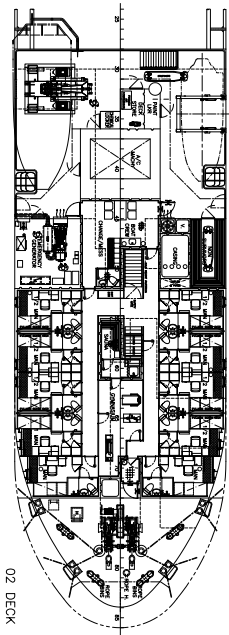

OSD-IMT955 STANDBY SAFETY VESSEL

HEAD OFFICE HOOFDDORP

+31 255 545 070

info@osd-imt.com

UK OFFICES

+44 1382 317 120

info@osd-imt.com

SINGAPORE OFFICE

+65 6265 1154

info@osd-imt.com

OSD IMT

SHIP DESIGN & MARINE CONSULTANCY

OSD-IMT.com