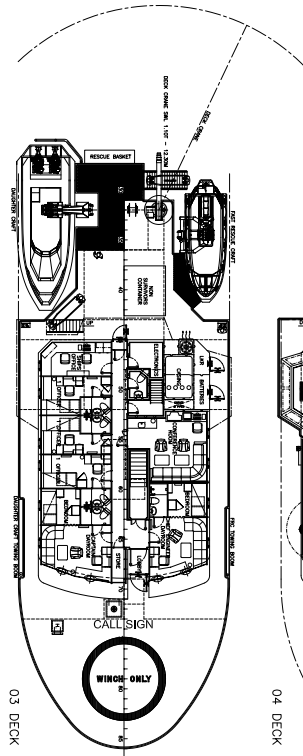

OSD-IMT955 STANDBY SAFETY VESSEL

HEAD OFFICE HOOFDDORP

+31 255 545 070

info@osd-imt.com

UK OFFICES

+44 1382 317 120

info@osd-imt.com

SINGAPORE OFFICE

+65 6265 1154

info@osd-imt.com

OSD IMT

SHIP DESIGN & MARINE CONSULTANCY

OSD-IMT.com