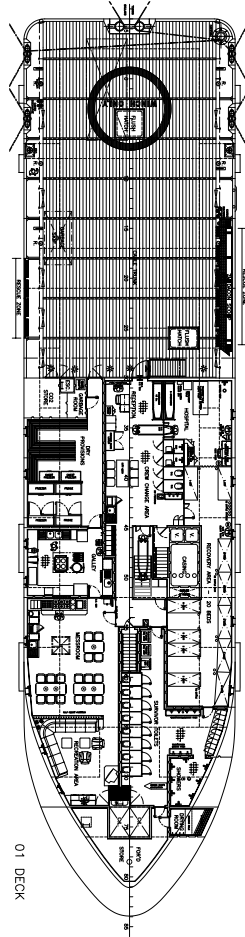

OSD-IMT955 STANDBY SAFETY VESSEL

HEAD OFFICE HOOFDDORP

+31 255 545 070

info@osd-imt.com

UK OFFICES

+44 1382 317 120

info@osd-imt.com

SINGAPORE OFFICE

+65 6265 1154

info@osd-imt.com

OSD IMT

SHIP DESIGN & MARINE CONSULTANCY

OSD-IMT.com