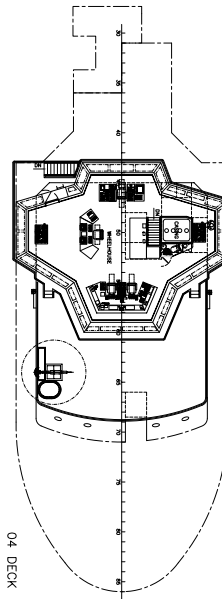

OSD-IMT955 STANDBY SAFETY VESSEL

HEAD OFFICE HOOFDDORP

+31 255 545 070

info@osd-imt.com

UK OFFICES

+44 1382 317 120

info@osd-imt.com

SINGAPORE OFFICE

+65 6265 1154

info@osd-imt.com

OSD IMT

SHIP DESIGN & MARINE CONSULTANCY

OSD-IMT.com